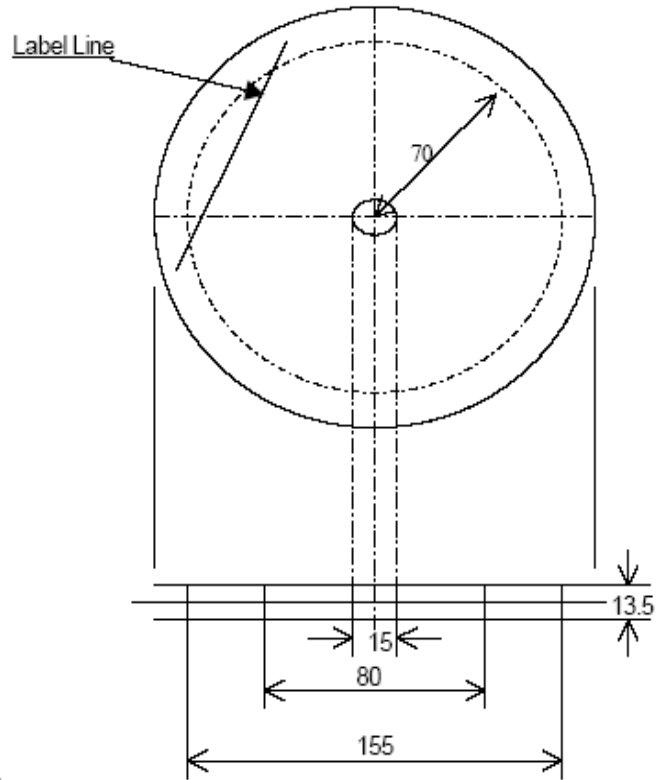

Taping Specification

SOT 89

■ Dimensions of Reel

Unit : mm

Tolerance: $\pm 0.2\text{mm}$

2. Dimension of Tape

3. Taping Format

(End)					(Start)		
Unloaded tape	Sot-89 Device				Sot-89 Device	Unloaded tape	Sealing Tape (Cover Tape)