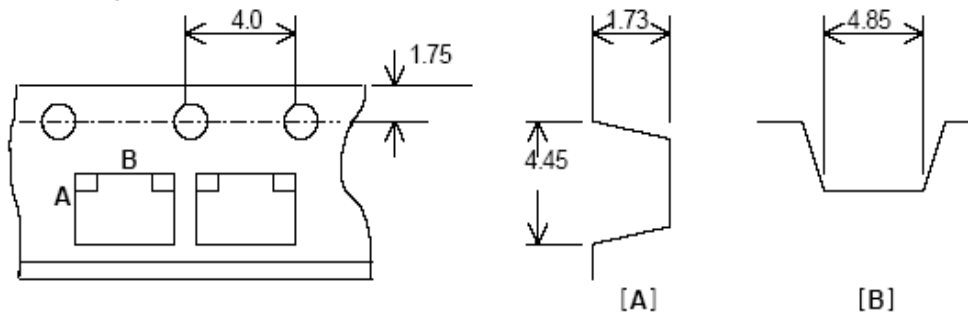

Taping Specification

SOT 89

■ Dimensions of Reel

Unit : mm

Tolerance: $\pm 0.2\text{mm}$

2. Dimension of Tape

3. Taping Format

(End)					(Start)		
Unloaded tape	Sot-89 Device				Sot-89 Device	Unloaded tape	Sealing Tape (Cover Tape)